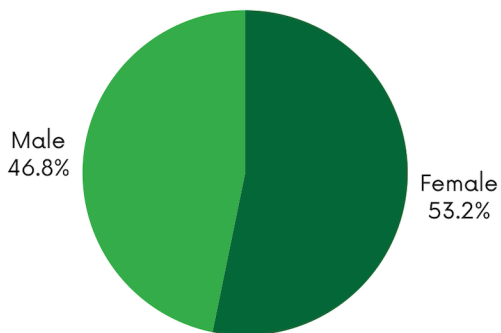

12 Month Website Stats 2023

3,002,343
Page Views

9,100,975
Events

1,470,980
Users

Users By Gender

Top Themed Pages

- What's on in Sussex
- What's on in Kent
- Places to visit Kent
- Home Page
- Map of Area
- What's on in Hampshire
- What's on in Buckinghamshire

Top Users Interest

- Travel / Travel Buffs
- News & Politics
- Media & Entertainment
- Shopping
- Food & Dining

Enewsletter Statistics and Breakdown

39,000+ **27.96%** **3.04%**

Contacts

Av. Open Rate*

Click-to-Open Rate