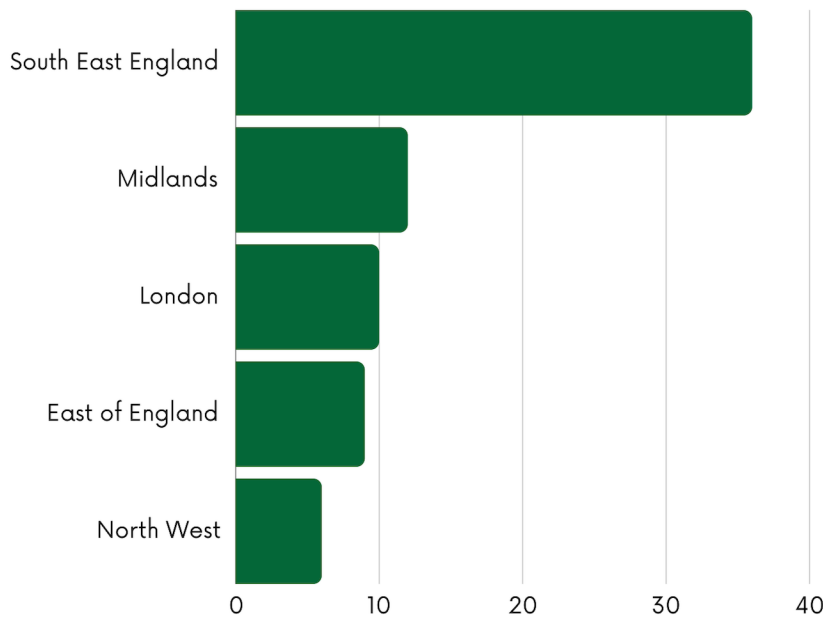

Geographic Breakdown

For those that have provided information

■ Percentage

Industry Benchmark and Results

Travel, Tourism
& Hospitality

20.2%

Av. Open Rate*

8.47%

Click-to-Open Rate

*Benchmark figures taken from [Campaign Monitor 2022 report](#)

**GET IN
TOUCH**

For more information about becoming a member of TSE and featuring on VSSE website
www.tourismsoutheast.com/membership-packages

Alternatively please do not hesitate to contact Georgina, Julie, Jeanette or Nicola
Telephone 02380 625400 or email membership@tourismse.com