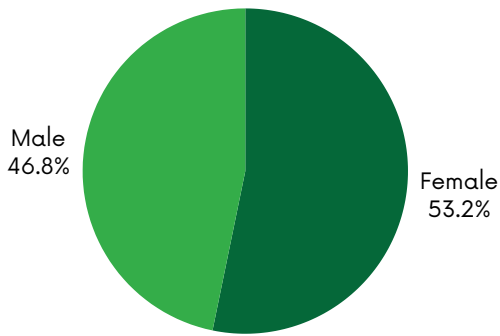

12 Month Website Stats 2023

3,002,343

Page Views

9,100,975

Events

1,470,980

Users

Users By Gender