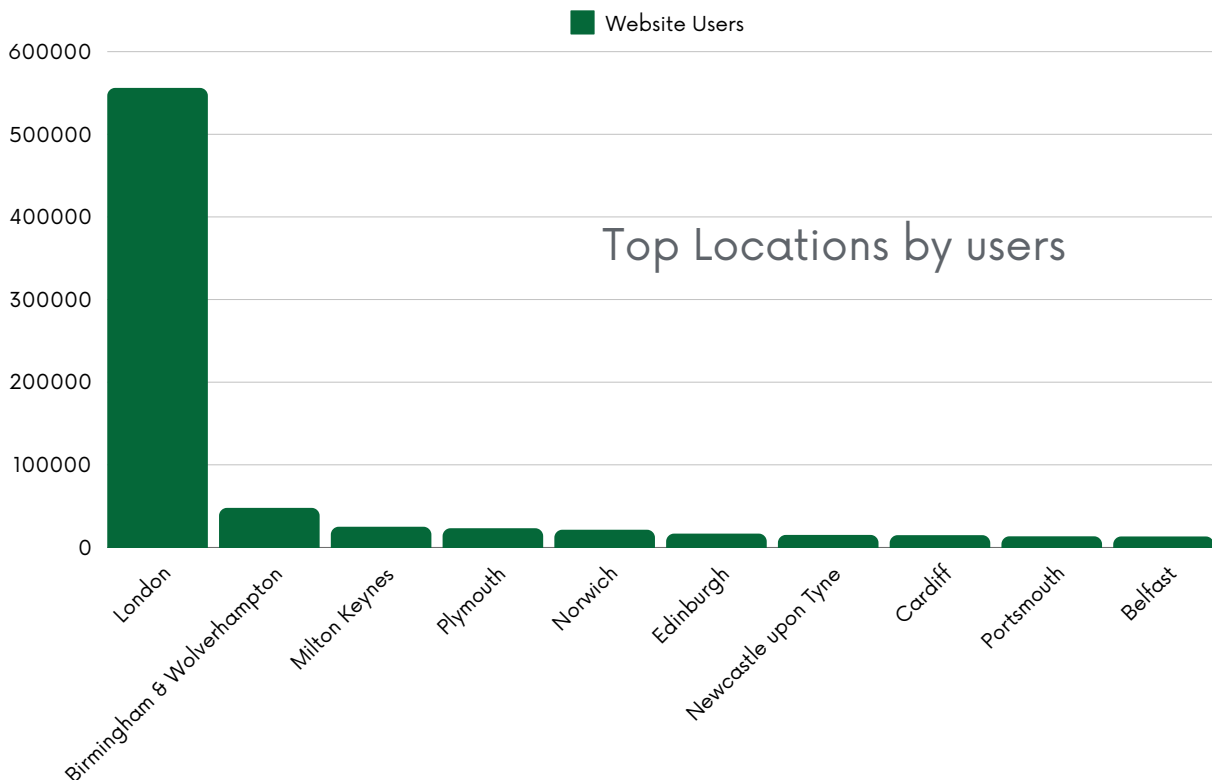

12 Month Website Stats 2023

3,002,343

Page Views

9,100,975

Events

1,470,980

Users

Users By Gender

Top Themed Pages

- What's on in Sussex
- What's on in Kent
- Places to visit Kent
- Home Page
- Map of Area
- What's on in Hampshire
- What's on in Buckinghamshire

Top Users Interest

- Travel / Travel Buffs
- News & Politics
- Media & Entertainment
- Shopping
- Food & Dining