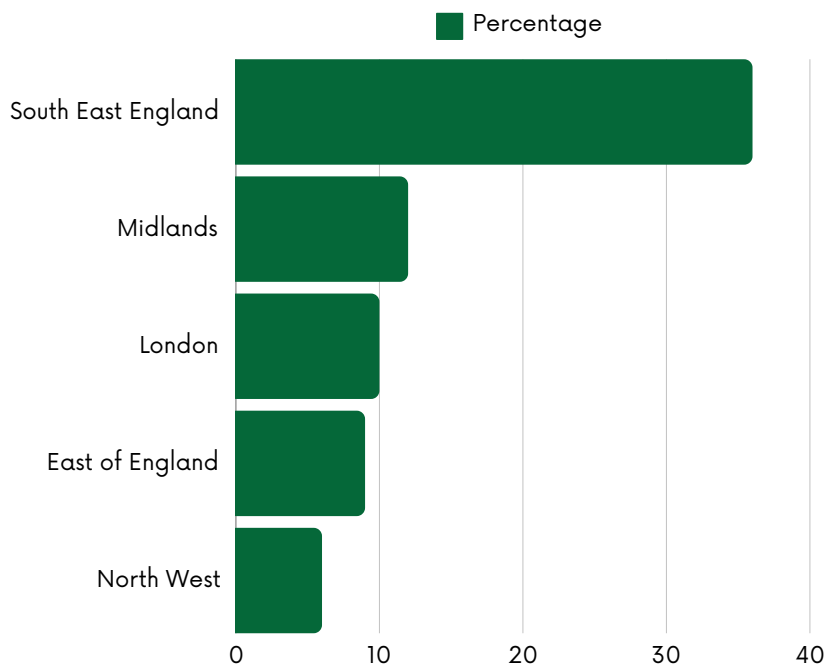

Enewsletter Statistics and Breakdown

39,000+ **27.96%** **3.04%**

Contacts

Av. Open Rate*

Click-to-Open Rate

*Average Open Rate calculated from all e-news sent in 2023

Geographic Breakdown

For those that have provided information